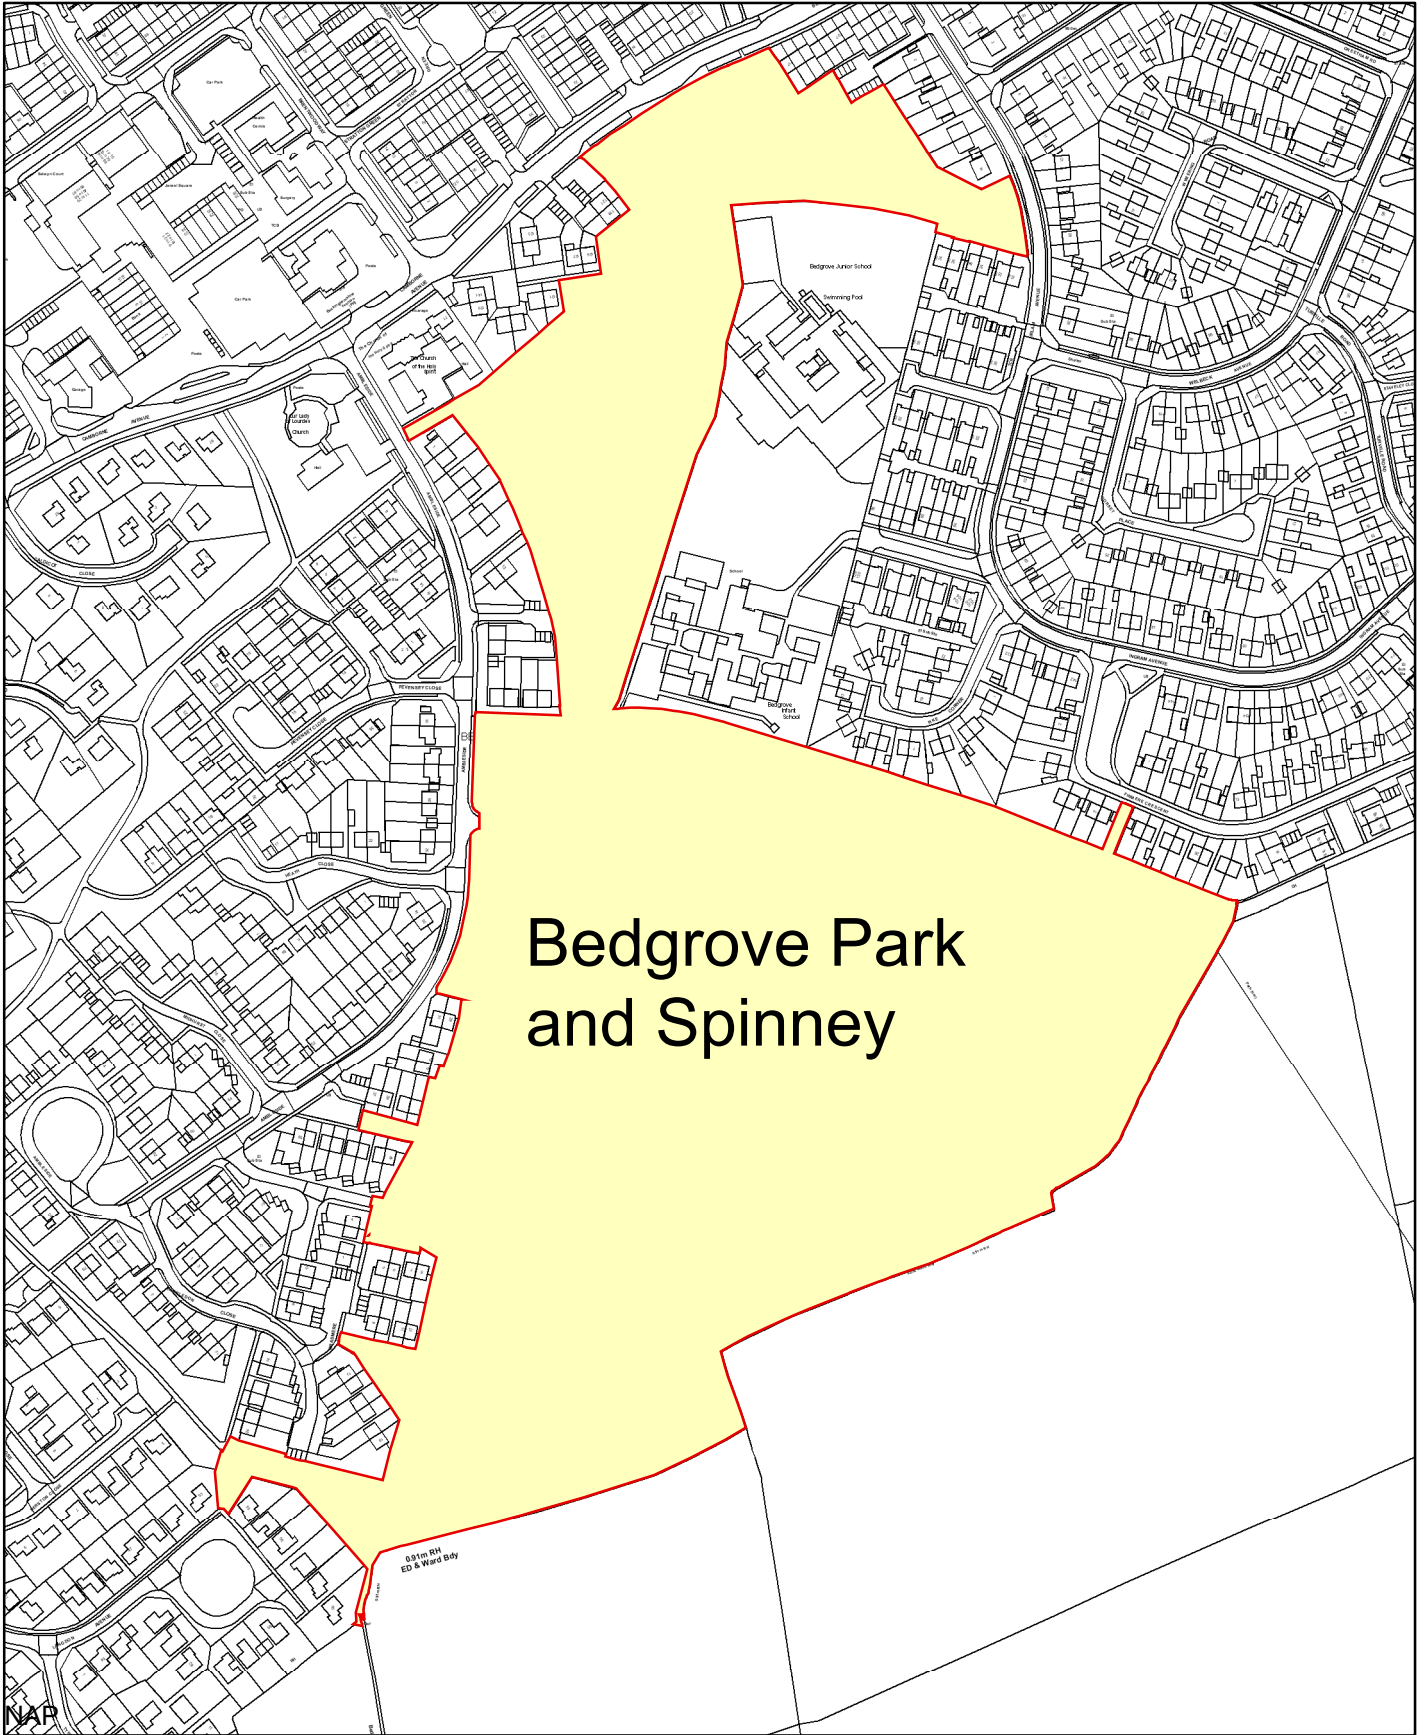

Alfred Rose Park Aylesbury

Legend

 Alcohol Free Zones

AYLESBURY VALE
DISTRICT COUNCIL

1:2,500

Bedgrove Park and Spinney Aylesbury

Legend

 Alcohol Free Zones

AYLESBURY VALE
DISTRICT COUNCIL

1:4,000

Edinburgh Playing
Fields

Walton Court

Edinburgh and
Walton Court
Playing Fields
Aylesbury

Legend

 Alcohol Free Zones

AYLESBURY VALE
DISTRICT COUNCIL