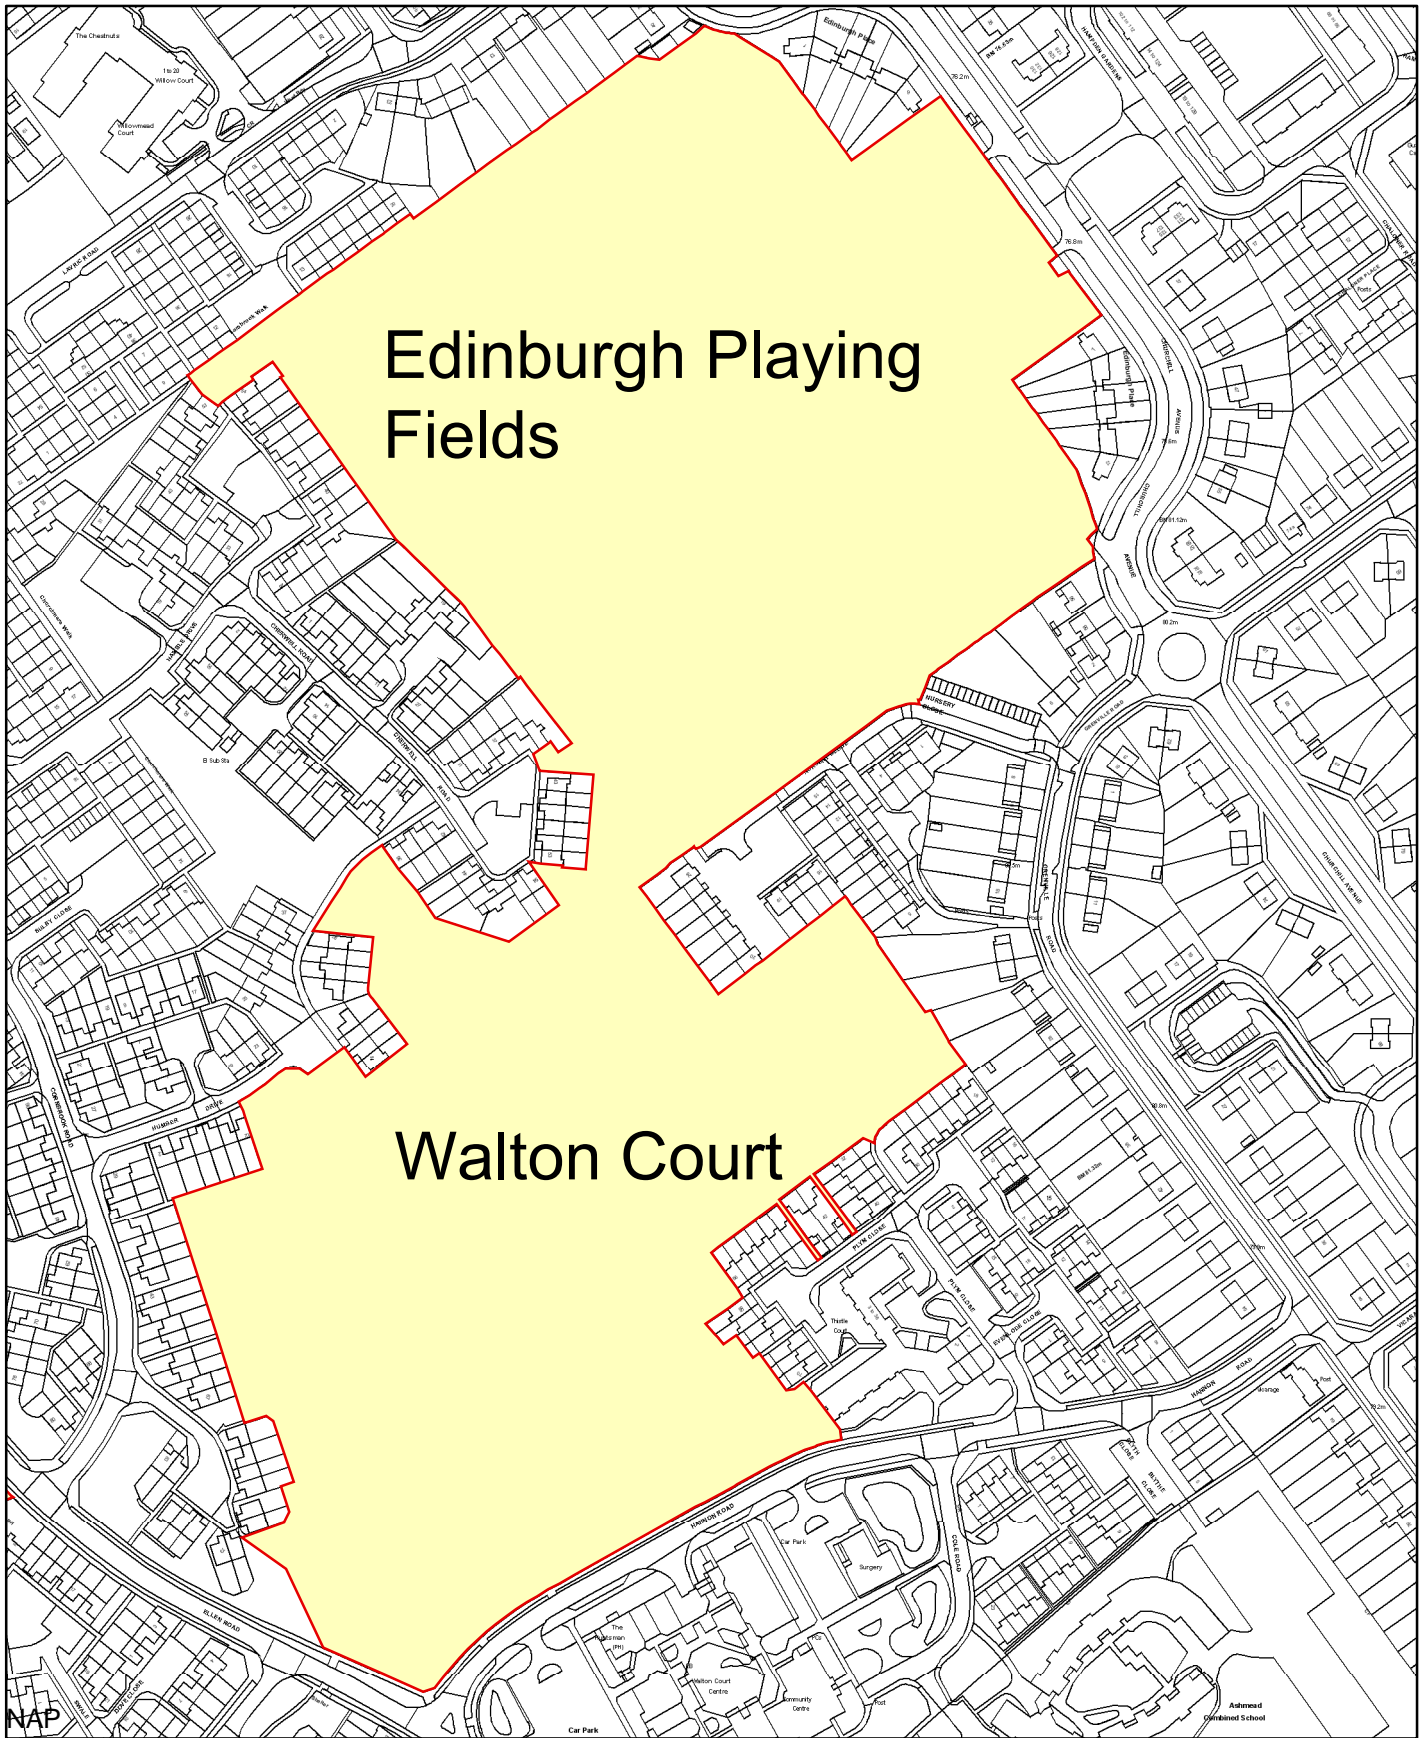

Alfred Rose Park Aylesbury

Legend

 Alcohol Free Zones

AYLESBURY VALE
DISTRICT COUNCIL

1:2,500

Bedgrove Park and Spinney Aylesbury

Legend

 Alcohol Free Zones

AYLESBURY VALE
DISTRICT COUNCIL

1:4,000

Edinburgh Playing
Fields

Walton Court

Edinburgh and
Walton Court
Playing Fields
Aylesbury

Legend

 Alcohol Free Zones

AYLESBURY VALE
DISTRICT COUNCIL